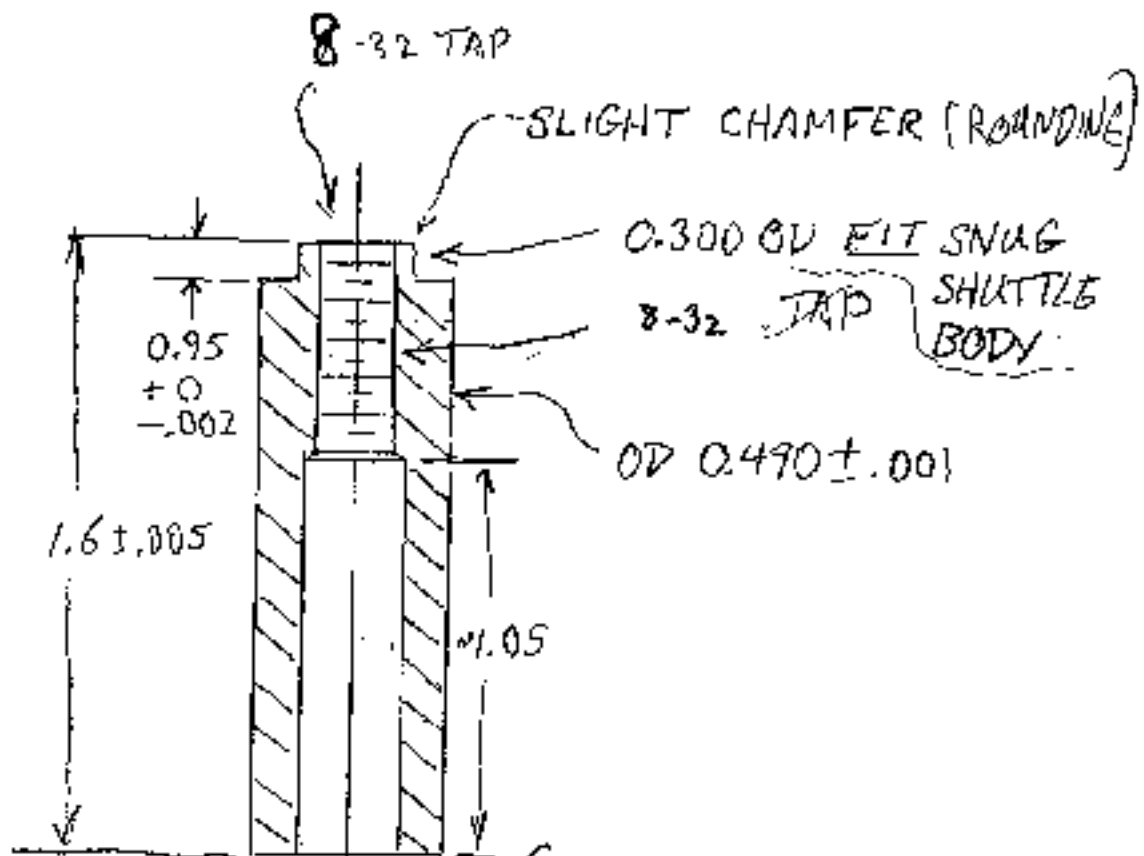

SH-5

NMR TUBE ADAPTER  
PEEK  
2x SCALE  
NEED SEVERAL

FOR 5 mm:  
REEM 5 mm

FOR 8 mm  
DRILL 0.323 [US "P" size]  
OR REEM 8.05 mm

STUD:  
1" Long  
10-32 TAP  
CONNECTS  
ADAPTER  
TO SHUTTLE  
BODY

NON MAGNETIC  
SS, BRASS